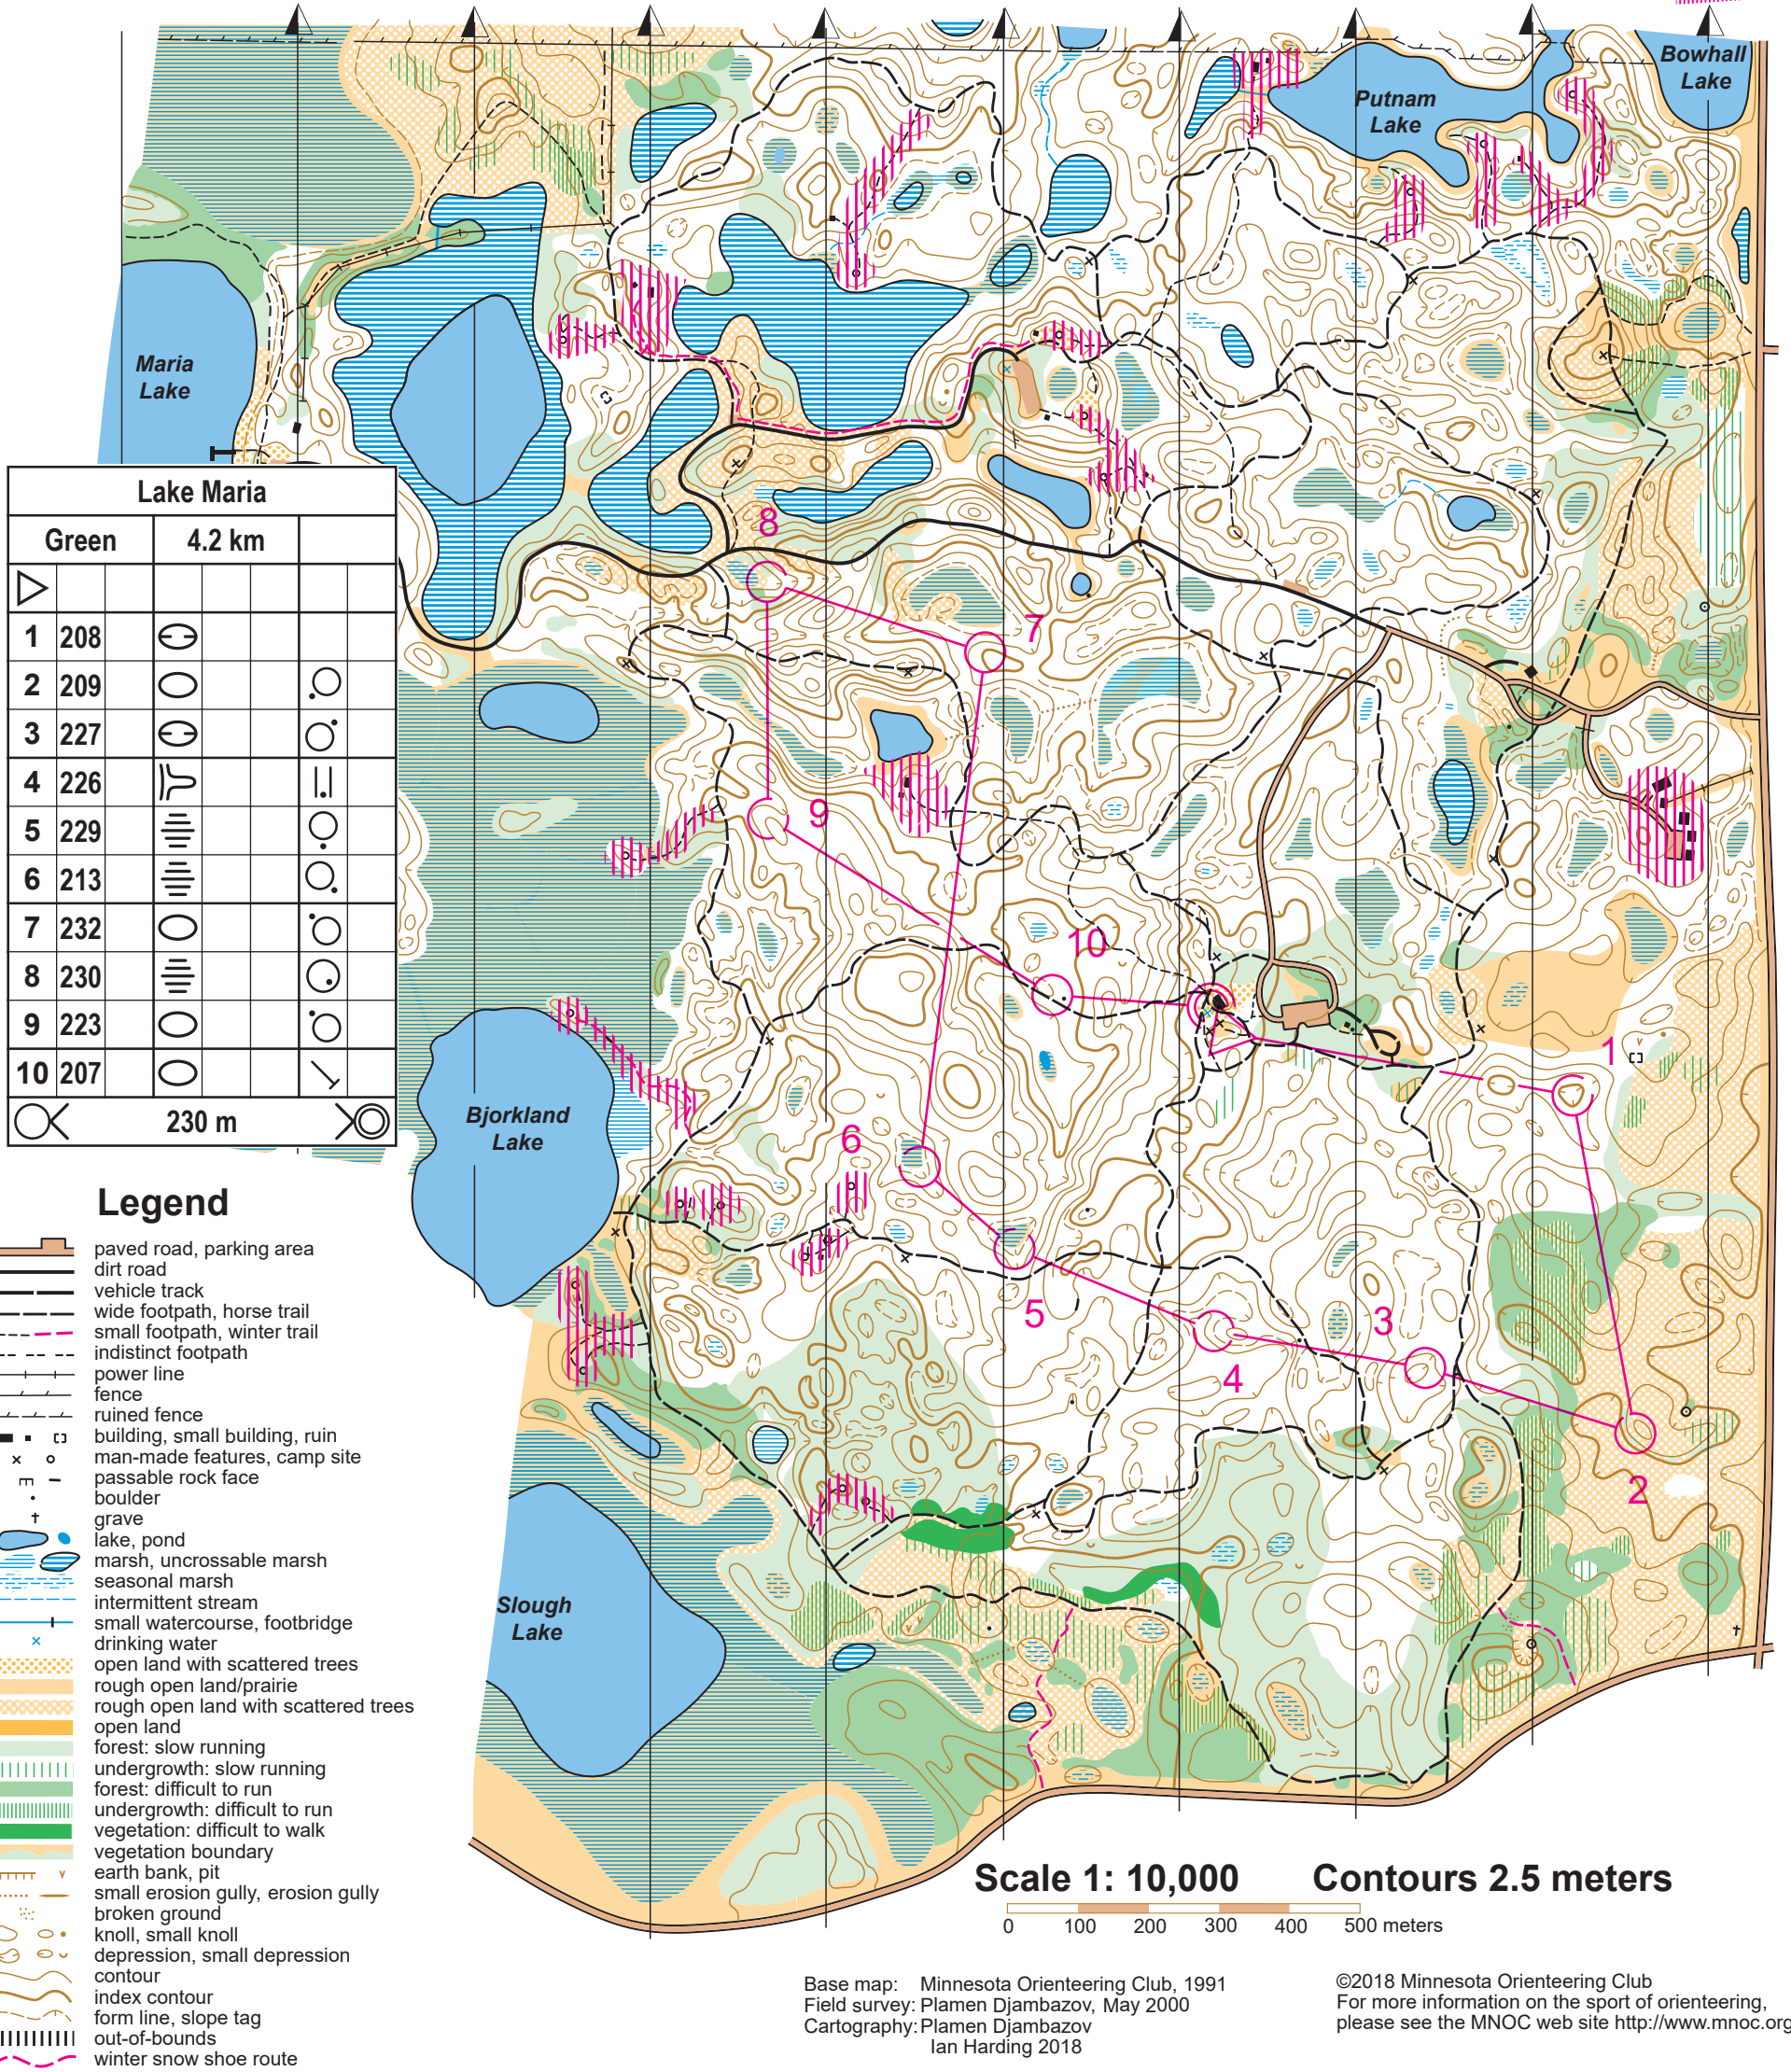

Lake Maria SP April 21, 2018

Green

Lake Maria State Park

STAY OUT of OUT OF BOUNDS AREAS

Please stay out of the remote campsites and cabins areas marked by [vertical line symbol]